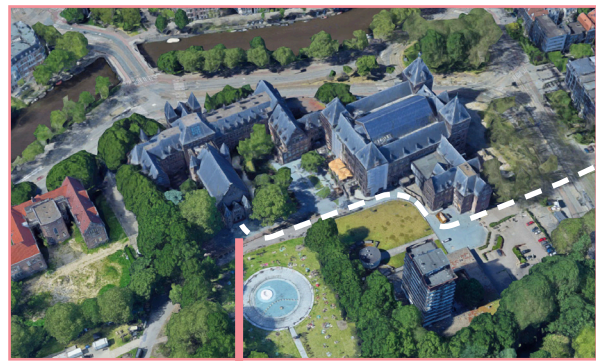

Parkingspots at Artis

ARTIS

Plantage Kerklaan 38 – 40, 1018 CZ Amsterdam

From the parking spots at Artis you can reach KIT with tram 9 or tram 14 within 5 minutes.

THE DIFFERENT ENTRANCES

The main entrance of KIT is located at Mauritskade 63. This entrance is only open during events for the guests. Other visitors can enter via the reception at Mauritskade 64.

It can also occur, due to another event or the schedule of the event, that we use the Royal entrance. The Royal Entrance is located right at Oosterpark and can be seen in the picture below.

Mauritskade 64 Mauritskade 63