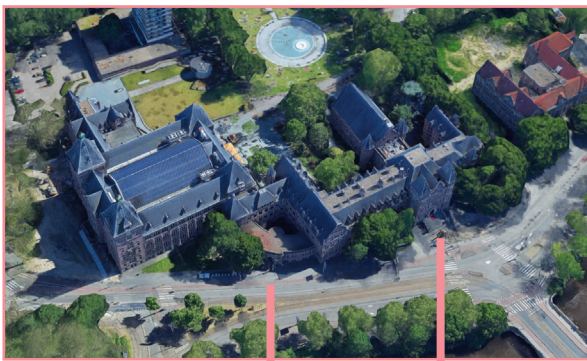

Parkingspots at Artis

ARTIS

Plantage Kerklaan 38 – 40, 1018 CZ Amsterdam

From the parking spots at Artis you can reach KIT with tram 9 or tram 14 within 5 minutes.

THE DIFFERENT ENTRANCES

The main entrance of KIT is located at Mauritskade 63. This entrance is only open during events for the guests. Other visitors can enter via the reception at Mauritskade 64.

It can also occur, due to another event or the schedule of the event, that we use the Royal entrance. The Royal Entrance is located right at Oosterpark and can be seen in the picture below.

Mauritskade 64 Mauritskade 63